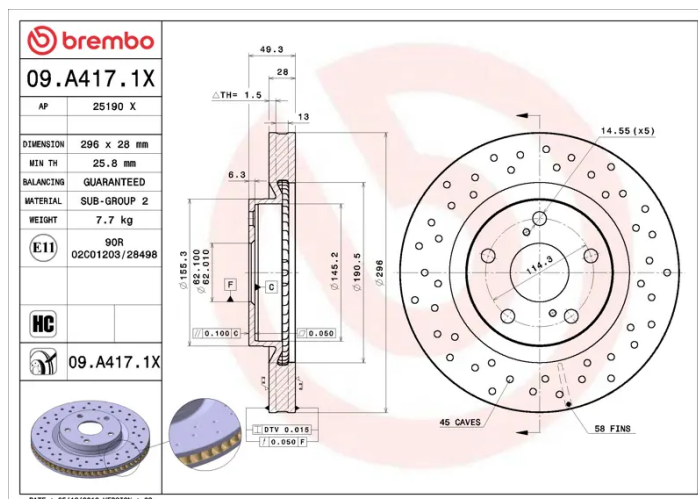

### Technical specifications

EAN code  
**8020584225448**

Axle  
**Front**

Diameter  $\varnothing$   
**296 mm**

Thickness (TH)  
**28 mm**

Height (A)  
**49 mm**

Number of holes (C)  
**5**

Brake disc type  
**Ventilated**

Centering (B)  
**62 mm**

Min. thickness  
**25,8 mm**

Tightening torque  
**103 Nm**

COMPATIBLE VEHICLES