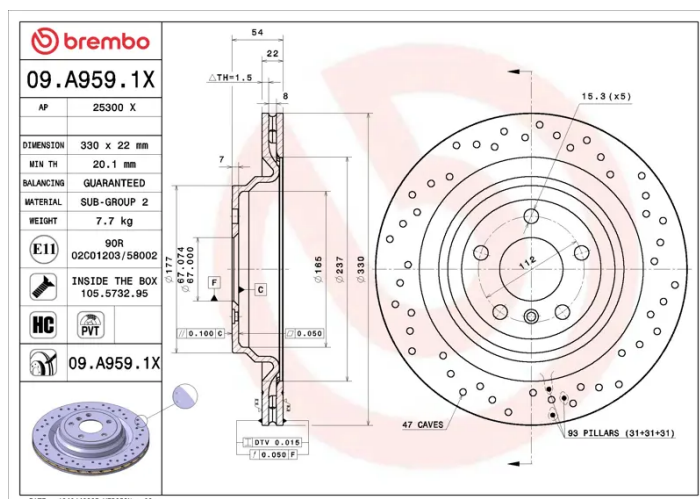

- ✓ Brembo quality
- ✓ ECE-R90 certificate
- ✓ Performance
- ✓ Sports driving
- ✓ Sporty look
- ✓ High carbon
- ✓ Anti-corrosion
- ✓ Fastening screws

Technical specifications

EAN code
8020584343432

Axle
Rear

Diameter \varnothing
330 mm

Thickness (TH)
22 mm

Height (A)
54 mm

Number of holes (C)
5

Brake disc type
Ventilated

Centering (B)
67 mm

Min. thickness
20,1 mm

COMPATIBLE VEHICLES