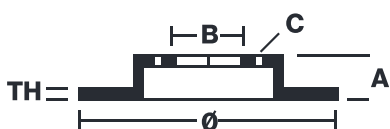

Technical specifications