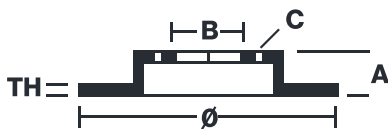

BRAKE DISC SPORT

09.B788.1S

Sport brake disc 09.B788.1S belongs to Brembo Cool Line

The Sport brake disc features TY3 grooves and the Brembo logo on the braking surface. These features provide an improved pedal feeling, more braking grip and greater fading resistance for better performance.

- ✓ Brembo quality
- ✓ ECE-R90 certificate
- ✓ Performance
- ✓ Sports driving
- ✓ Sporty look
- ✓ High carbon
- ✓ PVT ventilation
- ✓ Fastening screws
- ✓ Fading resistance

Technical specifications

EAN code	Axle	Diameter Ø
-	Rear	330 mm
Thickness (TH)	Height (A)	Number of holes (C)
22 mm	42 mm	5
Brake disc type	Centering (B)	Min. thickness
Ventilated	67 mm	20 mm