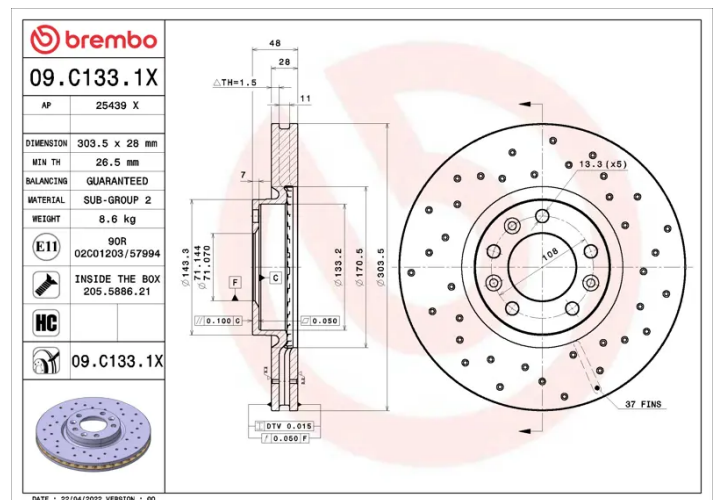

### Technical specifications

EAN code  
8020584320136

Axle  
Front

Diameter Ø  
303,5 mm

Thickness (TH)  
28 mm

Height (A)  
48 mm

Number of holes (C)  
5

Brake disc type  
Ventilated

Centering (B)  
71 mm

Min. thickness  
26,5 mm

**COMPATIBLE VEHICLES**