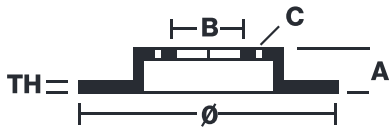

## 09.C133.1X

The 09.C133.1X Xtra brake disc is synonymous with reliability

The Brembo Xtra brake disc features holes on the braking surface. The holes are designed to improve the cooling of the braking system, to generate greater fading resistance and grip in the initial stages of braking. The sports look is also enhanced by the presence of the UV paint.

### Technical specifications

EAN code  
8020584320136

Axle  
Front

Diameter Ø  
303,5 mm

Thickness (TH)  
28 mm

Height (A)  
48 mm

Number of holes (C)  
5

Brake disc type  
Ventilated