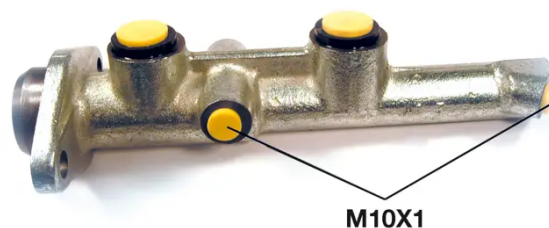

# CLUTCH MASTER CYLINDER M 86 001

The M 86 001 brake master cylinder is synonymous with reliability

For the braking system to work well, all the components of the brake master cylinder must meet the highest standards of quality and strength. All Brembo brake master cylinders are subjected to complete in-line checks which guarantee conformity to the strictest standards.

## Technical specifications

EAN code  
8432509613016

Axle

Threading  
10 x 1 (2)

Material  
Cast Iron

COMPATIBLE VEHICLES