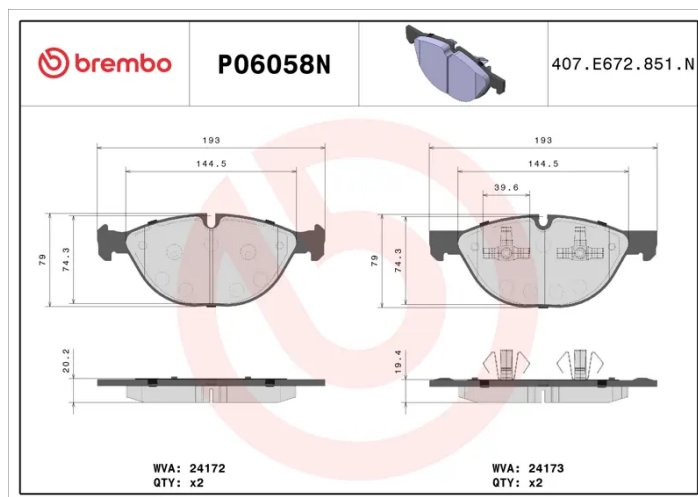

BRAKE PAD PRIME CERAMIC P06058N

The P06058N NAO brake pad is synonymous with reliability

Brembo NAO brake pads stand out for their ultimate braking comfort, reduced friction wear and low dust mission, which makes for cleaner rims and reduced maintenance requirements. The advanced friction material in keeping with the strictest environmental standards is the main distinguishing feature of NAO compounds.

- ✓ OE-equivalent
- ✓ Brembo quality
- ✓ Safety
- ✓ Comfort
- ✓ Durability
- ✓ Dust reduction
- ✓ With accessories

Technical specifications

EAN code 8020584083192	Axle Front	Thickness 19 mm
Width 193 mm	Height 79 mm	Braking system Teves
Wear indicator Prepared for wear indicator	WVA number 24172,24173	Accessories With accessories With anti-squeal shim With piston clip