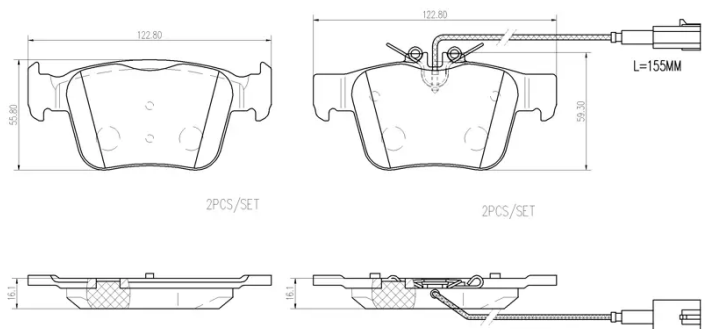

- ✓ OE-equivalent
- ✓ Brembo quality
- ✓ Safety
- ✓ Comfort
- ✓ Durability
- ✓ Dust reduction
- ✓ With accessories

Technical specifications

EAN code 8020584115152	Axle Rear	Thickness 16 mm
Width 123 mm	Height 56 mm	Braking system Teves
Wear indicator Electric	WVA number 22604,22605	Accessories With anti-squeal shim