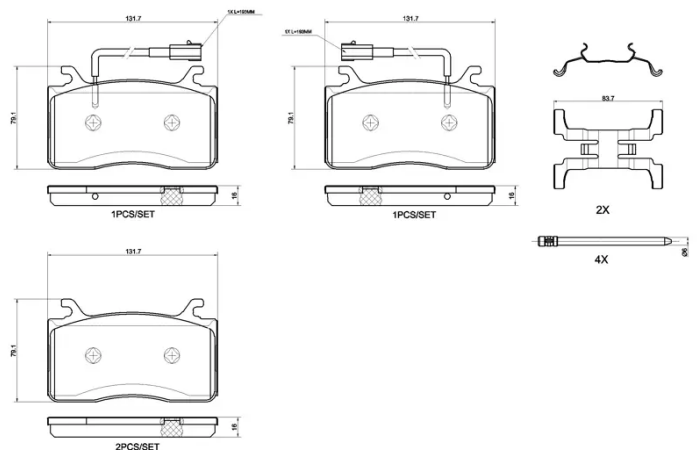

- ✓ OE-equivalent
- ✓ Brembo quality
- ✓ Safety
- ✓ Comfort
- ✓ Durability
- ✓ Dust reduction
- ✓ With accessories

Technical specifications

| | | |
|-----------------------------------|----------------------------|---|
| EAN code 8020584124888 | Axle Front | Thickness 15 mm |
| Width 132 mm | Height 79 mm | Braking system Brembo |
| Wear indicator Electric | WVA number 22094 | Accessories With anti-squeal shim |