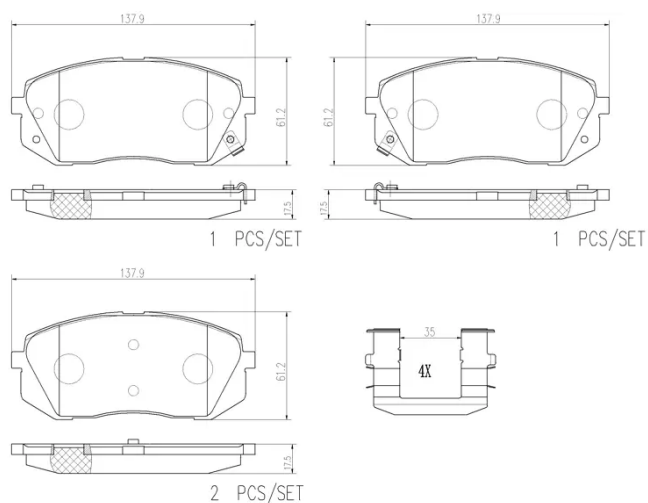

## Technical specifications

EAN code <b>8020584081839</b>	Axle <b>Front</b>	Thickness <b>18 mm</b>
Width <b>138 mm</b>	Height <b>61 mm</b>	Braking system <b>Mando</b>
Wear indicator <b>Acoustic</b>	WVA number <b>24501,25205,25206</b>	Accessories <b>With anti-squeal shim</b>