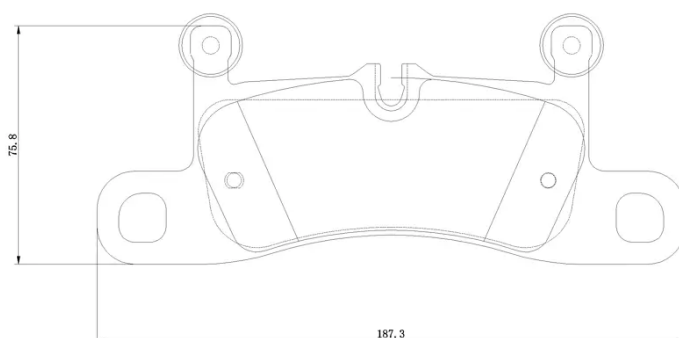

## Technical specifications

EAN code	Axle	Thickness
<b>8020584131602</b>	<b>Rear</b>	<b>17 mm</b>
Width	Height	Braking system
<b>188 mm</b>	<b>80 mm</b>	<b>Brembo</b>
Wear indicator	WVA number	Accessories
<b>Prepared for wear indicator</b>	<b>24721</b>	<b>With anti-squeal shim</b> <b>With counterweights</b>