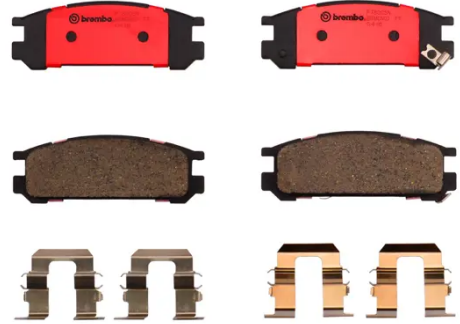

BRAKE PAD PRIME CERAMIC P78005N

The P78005N NAO brake pad is synonymous with reliability

Brembo NAO brake pads stand out for their ultimate braking comfort, reduced friction wear and low dust mission, which makes for cleaner rims and reduced maintenance requirements. The advanced friction material in keeping with the strictest environmental standards is the main distinguishing feature of NAO compounds.

- ✓ OE-equivalent
- ✓ Brembo quality
- ✓ Safety
- ✓ Comfort
- ✓ Durability
- ✓ Dust reduction
- ✓ With accessories

Technical specifications

EAN code 8020584099384	Axle Rear	Thickness 15 mm
Width 108 mm	Height 39 mm	Braking system Akebono
Wear indicator Acoustic	WVA number 21703,21704,21705	Accessories With anti-squeal shim