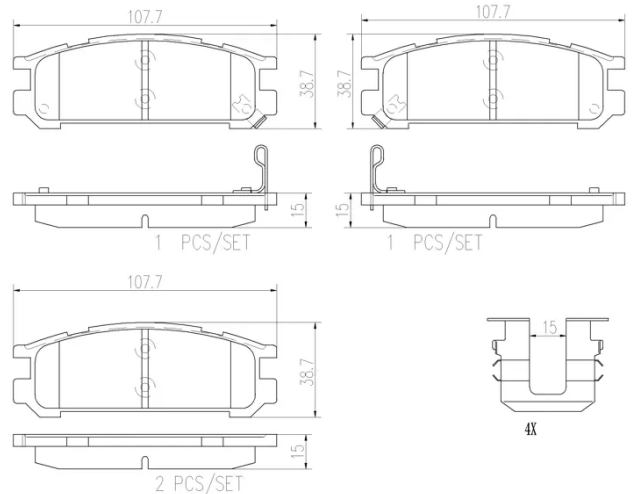

- ✓ OE-equivalent
- ✓ Brembo quality
- ✓ Safety
- ✓ Comfort
- ✓ Durability
- ✓ Dust reduction
- ✓ With accessories

Technical specifications

EAN code 8020584099384	Axle Rear	Thickness 15 mm
Width 108 mm	Height 39 mm	Braking system Akebono
Wear indicator Acoustic	WVA number 21703,21704,21705	Accessories With anti-squeal shim