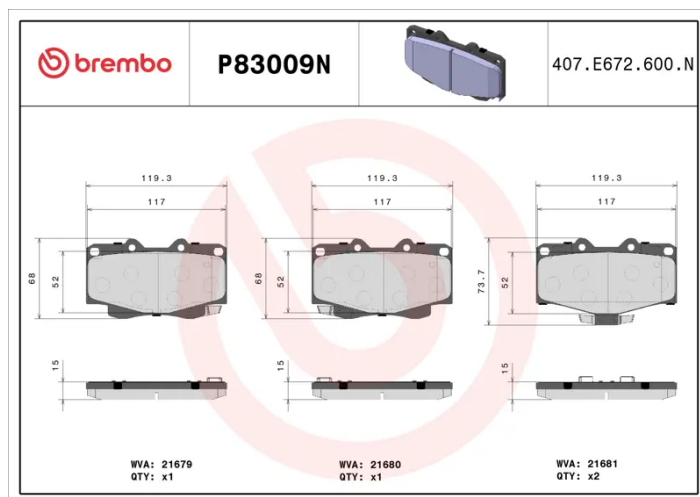

## Technical specifications

EAN code <b>8020584099476</b>	Axle <b>Front</b>	Thickness <b>15 mm</b>
Width <b>119 mm</b>	Height <b>68 mm</b>	Braking system <b>Sumitomo</b>
Wear indicator <b>Acoustic</b>	WVA number <b>21681,21680,21679</b>	Accessories <b>With anti-squeal shim</b>