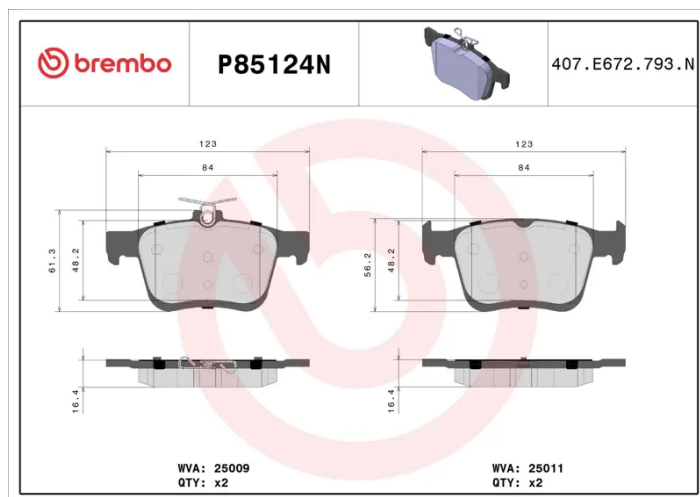

## Technical specifications

EAN code <b>8020584068090</b>	Axle <b>Rear</b>	Thickness <b>16 mm</b>
Width <b>123 mm</b>	Height <b>56 mm</b>	Braking system <b>Teves</b>
Wear indicator <b>Without</b>	WVA number <b>25009,25011</b>	Accessories <b>With accessories With anti-squeal shim</b>