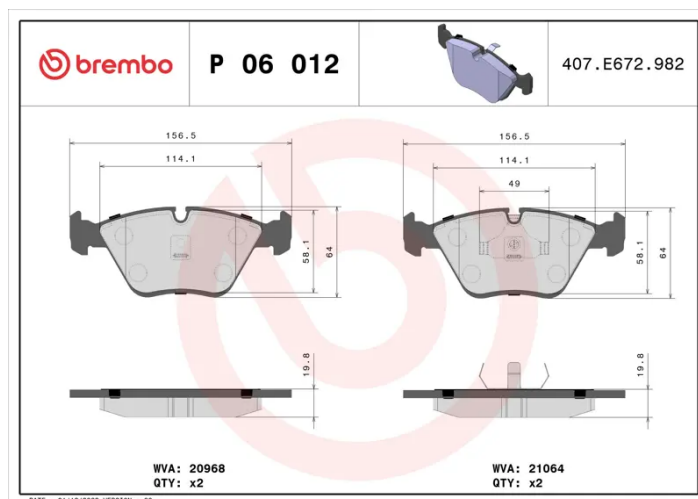

- ✓ OE-equivalent
- ✓ Brembo quality
- ✓ ECE-R90 certificate
- ✓ Safety
- ✓ Performance
- ✓ Comfort
- ✓ With accessories

Technical specifications

EAN code
8020584050125

Axle
Front

Thickness
20 mm

Width
156 mm

Height
64 mm

Braking system
Teves

Wear indicator
Prepared for wear indicator

WVA number
20968,21064

Accessories
**With accessories
With anti-squeal shim
With piston clip**

COMPATIBLE VEHICLES

COMPATIBLE OE PART NUMBERS