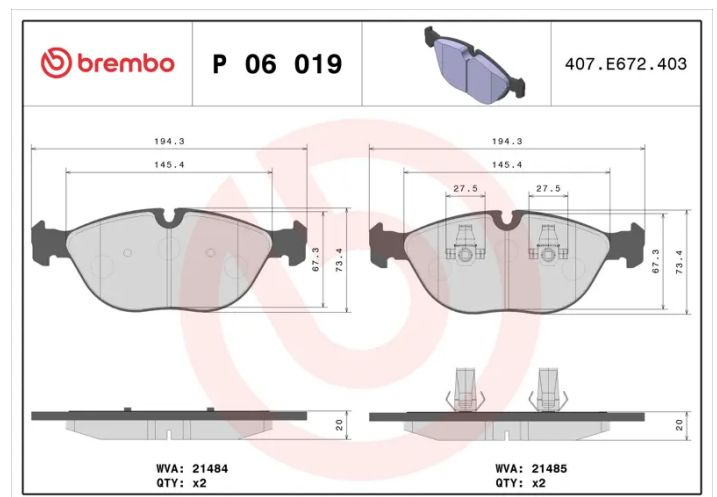

## P 06 019

The P 06 019 brake pad is synonymous with reliability

The Brembo brake pad guarantees ultimate safety when braking thanks to the use of more than 100 different compounds, designed according to the type of vehicle and use. Stopping distances reduced to a minimum, maximum driving comfort and silent operation are the most important features of Brembo materials. Brembo brake pads are supplied together with an extensive range of accessories and assembly kits for professional-standard installation.

### Technical specifications

EAN code <b>8020584050194</b>	Axle <b>Front</b>	Thickness <b>21 mm</b>
Width <b>195 mm</b>	Height <b>74 mm</b>	Braking system <b>Teves</b>
Wear indicator <b>Prepared for wear indicator</b>	WVA number <b>21484,21485</b>	Accessories <b>With accessories With anti-squeal shim With piston clip</b>