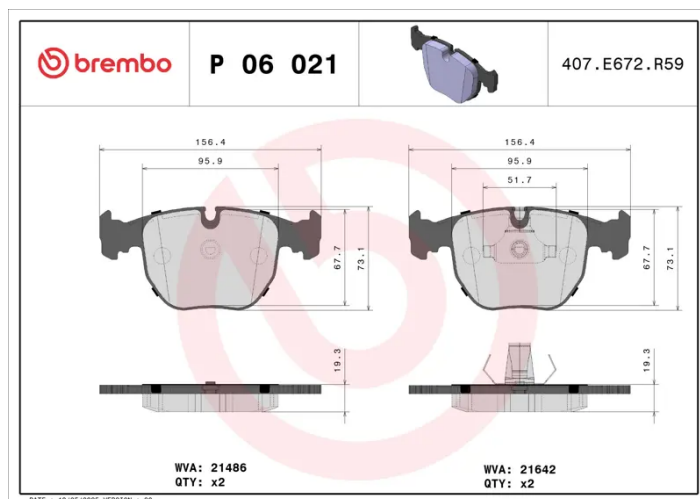

- ✓ OE-equivalent
- ✓ Brembo quality
- ✓ ECE-R90 certificate
- ✓ Safety
- ✓ Performance
- ✓ Comfort
- ✓ With accessories

Technical specifications

EAN code
8020584050217

Axle
Front

Thickness
19 mm

Width
157 mm

Height
74 mm

Braking system
Teves

Wear indicator
Prepared for wear indicator

WVA number
21486,21642

Accessories
With accessories
With anti-squeal shim
With piston clip

COMPATIBLE VEHICLES

COMPATIBLE OE PART NUMBERS