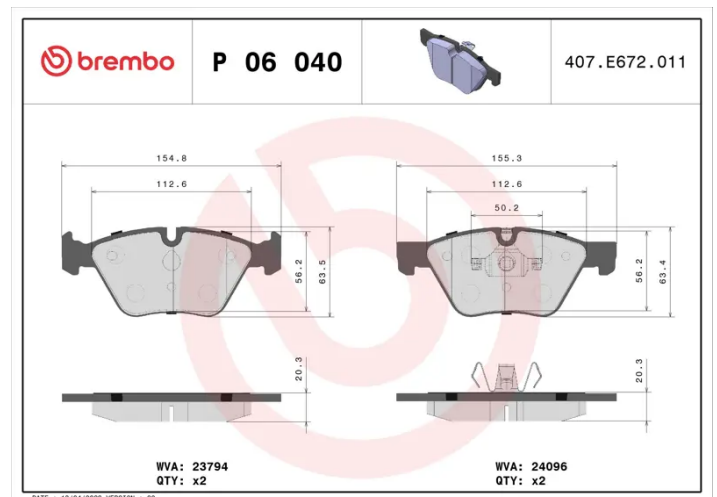

BRAKE PAD

P 06 040

The P 06 040 brake pad is synonymous with reliability

The Brembo brake pad guarantees ultimate safety when braking thanks to the use of more than 100 different compounds, designed according to the type of vehicle and use. Stopping distances reduced to a minimum, maximum driving comfort and silent operation are the most important features of Brembo materials. Brembo brake pads are supplied together with an extensive range of accessories and assembly kits for professional-standard installation.

- ✓ OE-equivalent
- ✓ Brembo quality
- ✓ ECE-R90 certificate
- ✓ Safety
- ✓ Performance
- ✓ Comfort
- ✓ With accessories

Technical specifications

EAN code 8020584059883	Axle Front	Thickness 20 mm
Width 155 mm	Height 64 mm	Braking system Teves
Wear indicator Prepared for wear indicator	WVA number 24096,23794	Accessories With anti-squeal shim With piston clip With accessories