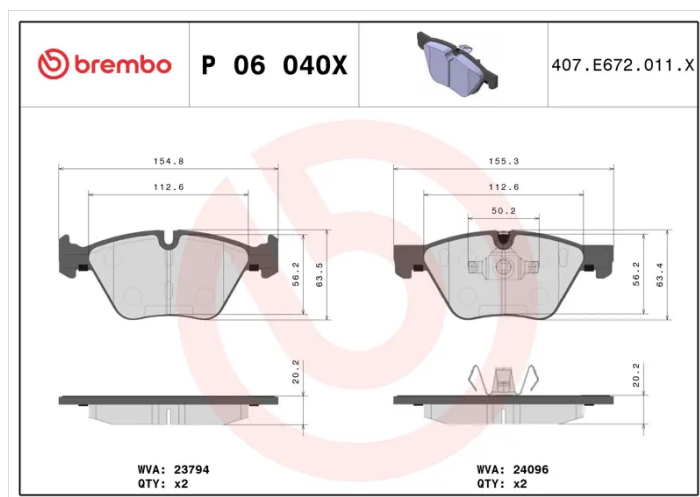

### Technical specifications

EAN code <b>8020584068540</b>	Axle <b>Front</b>	Thickness <b>20 mm</b>
Width <b>155 mm</b>	Height <b>64 mm</b>	Braking system <b>Teves</b>
Wear indicator <b>Prepared for wear indicator</b>	WVA number <b>23794,24096</b>	Accessories <b>With anti-squeal shim With piston clip</b>