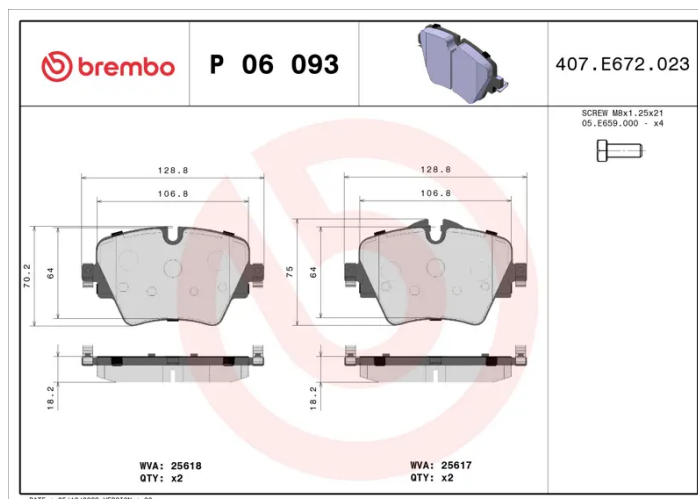

Technical specifications

EAN code
8020584080092

Axle
Front

Thickness
18 mm

Width
129 mm

Height
70 mm

Braking system
Lucas

Wear indicator
Prepared for wear indicator

WVA number
25617,25618

Accessories
**With accessories
With anti-squeal shim
With brake caliper bolts**