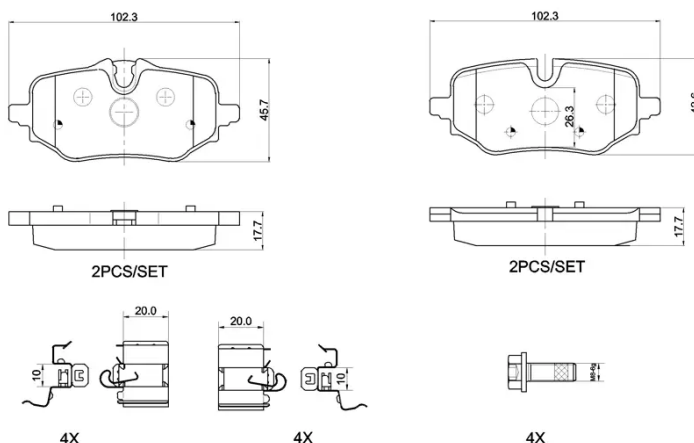

Accessories

With accessories
With anti-squeal shim
With brake caliper bolts