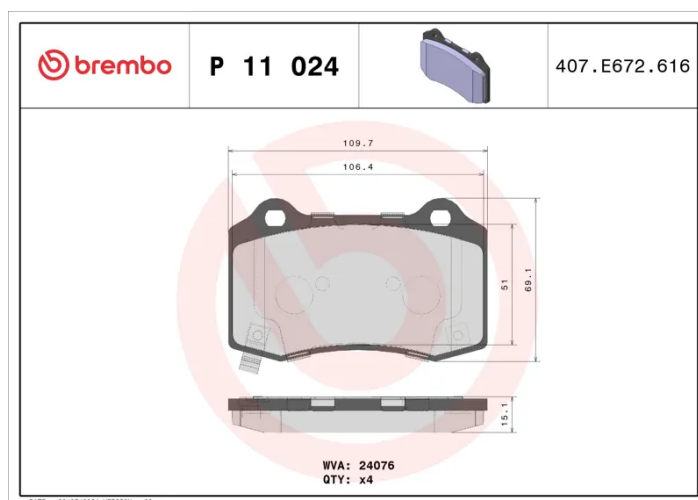

BRAKE PAD

P 11 024

The P 11 024 brake pad is synonymous with reliability

The Brembo brake pad guarantees ultimate safety when braking thanks to the use of more than 100 different compounds, designed according to the type of vehicle and use. Stopping distances reduced to a minimum, maximum driving comfort and silent operation are the most important features of Brembo materials. Brembo brake pads are supplied together with an extensive range of accessories and assembly kits for professional-standard installation.

- ✓ OE-equivalent
- ✓ Brembo quality
- ✓ ECE-R90 certificate
- ✓ Safety
- ✓ Performance
- ✓ Comfort

Technical specifications

EAN code 8020584090459	Axle Rear	Thickness 15 mm
Width 110 mm	Height 69 mm	Braking system Brembo
Wear indicator Acoustic	WVA number 24076	Accessories With anti-squeal shim