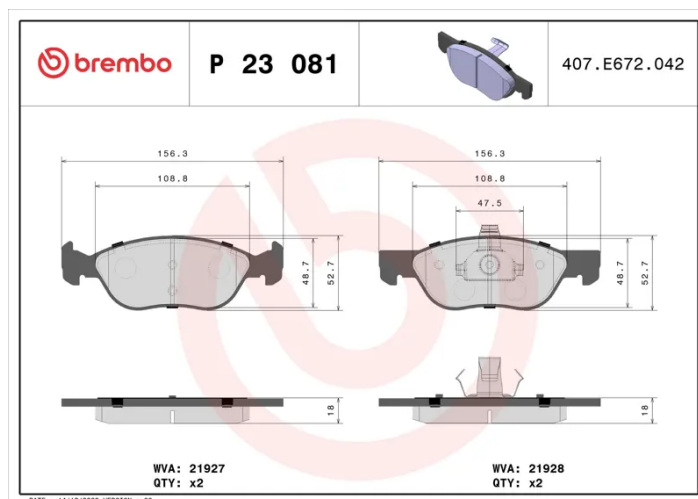

BRAKE PAD

P 23 081

The P 23 081 brake pad is synonymous with reliability

The Brembo brake pad guarantees ultimate safety when braking thanks to the use of more than 100 different compounds, designed according to the type of vehicle and use. Stopping distances reduced to a minimum, maximum driving comfort and silent operation are the most important features of Brembo materials. Brembo brake pads are supplied together with an extensive range of accessories and assembly kits for professional-standard installation.

- ✓ OE-equivalent
- ✓ Brembo quality
- ✓ ECE-R90 certificate
- ✓ Safety
- ✓ Performance
- ✓ Comfort
- ✓ With accessories

Technical specifications

EAN code 8020584051511	Axle Front	Thickness 18 mm
Width 156 mm	Height 53 mm	Braking system Teves
Wear indicator Without	WVA number 21927,21928	Accessories With accessories With anti-squeal shim With piston clip