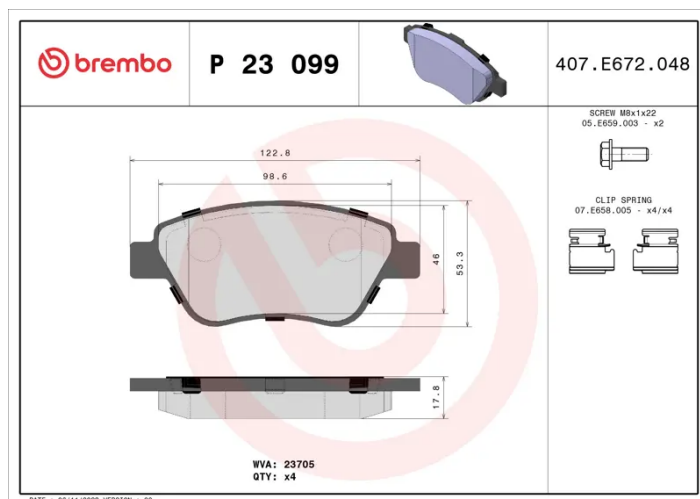

BRAKE PAD

P 23 099

The P 23 099 brake pad is synonymous with reliability

The Brembo brake pad guarantees ultimate safety when braking thanks to the use of more than 100 different compounds, designed according to the type of vehicle and use. Stopping distances reduced to a minimum, maximum driving comfort and silent operation are the most important features of Brembo materials. Brembo brake pads are supplied together with an extensive range of accessories and assembly kits for professional-standard installation.

- ✓ OE-equivalent
- ✓ Brembo quality
- ✓ ECE-R90 certificate
- ✓ Safety
- ✓ Performance
- ✓ Comfort
- ✓ With accessories

Technical specifications

EAN code 8020584051696	Axle Front	Thickness 18 mm
Width 123 mm	Height 53 mm	Braking system Bosch
Wear indicator Without	WVA number 23705,23982	Accessories With accessories With anti-squeal shim With brake caliper bolts