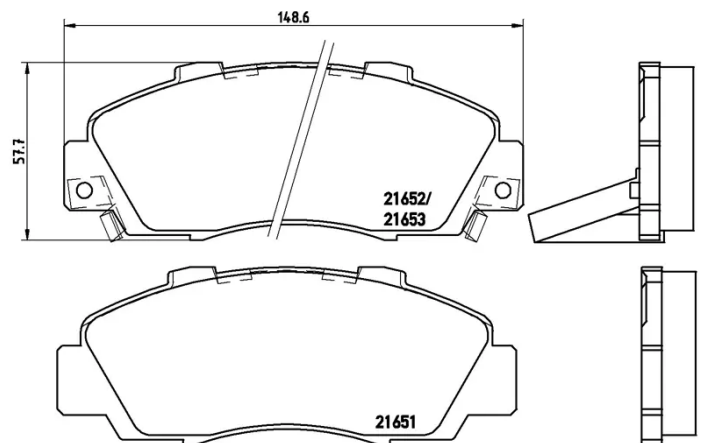

### Technical specifications

EAN code	Axle	Thickness
<b>8020584052600</b>	<b>Front</b>	<b>17 mm</b>
Width	Height	Braking system
<b>149 mm</b>	<b>58 mm</b>	<b>Akebono</b>
Wear indicator	WVA number	Accessories
<b>Acoustic</b>	<b>21651,21652,21653</b>	<b>With anti-squeal shim</b>