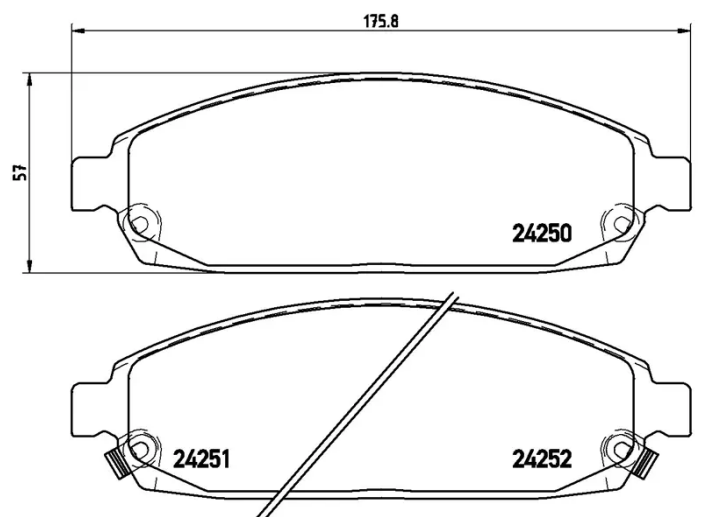

BRAKE PAD

P 37 010

The P 37 010 brake pad is synonymous with reliability

The Brembo brake pad guarantees ultimate safety when braking thanks to the use of more than 100 different compounds, designed according to the type of vehicle and use. Stopping distances reduced to a minimum, maximum driving comfort and silent operation are the most important features of Brembo materials. Brembo brake pads are supplied together with an extensive range of accessories and assembly kits for professional-standard installation.

- ✓ OE-equivalent
- ✓ Brembo quality
- ✓ ECE-R90 certificate
- ✓ Safety
- ✓ Performance
- ✓ Comfort

Technical specifications

| | | |
|-----------------------------------|--|---|
| EAN code 8020584060896 | Axle Front | Thickness 19 mm |
| Width 176 mm | Height 57 mm | Braking system Akebono |
| Wear indicator Acoustic | WVA number 24250,24251,24252 | Accessories With anti-squeal shim |