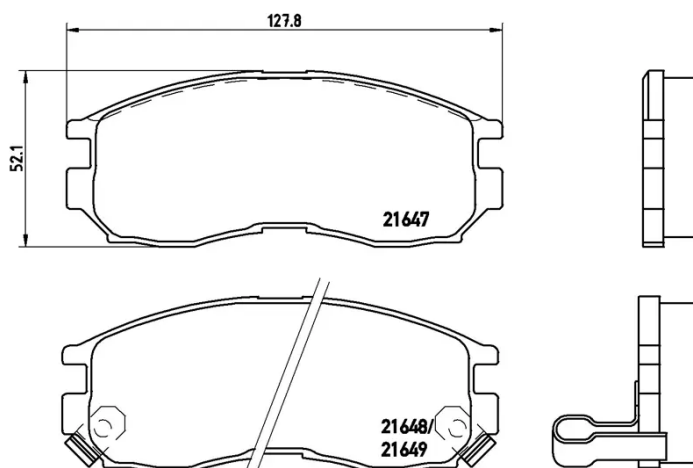

BRAKE PAD

P 54 014

The P 54 014 brake pad is synonymous with reliability

The Brembo brake pad guarantees ultimate safety when braking thanks to the use of more than 100 different compounds, designed according to the type of vehicle and use. Stopping distances reduced to a minimum, maximum driving comfort and silent operation are the most important features of Brembo materials. Brembo brake pads are supplied together with an extensive range of accessories and assembly kits for professional-standard installation.

- ✓ OE-equivalent
- ✓ Brembo quality
- ✓ ECE-R90 certificate
- ✓ Safety
- ✓ Performance
- ✓ Comfort

Technical specifications

EAN code 8020584054611	Axle Front	Thickness 16 mm
Width 128 mm	Height 52 mm	Braking system Sumitomo
Wear indicator Acoustic	WVA number 21647,21648,21649	Accessories With anti-squeal shim