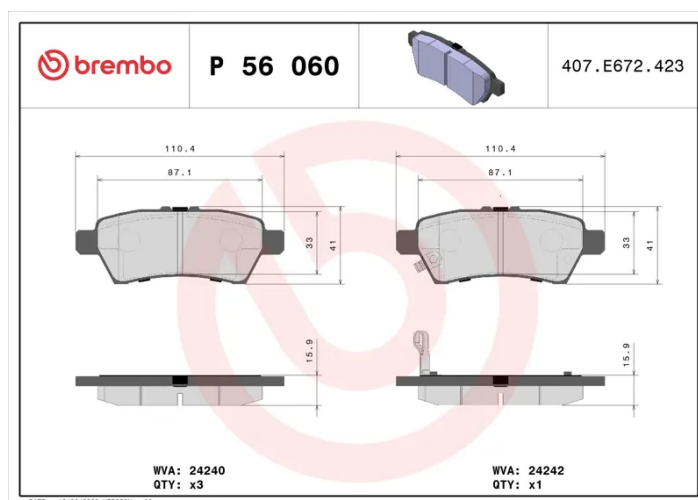

BRAKE PAD

P 56 060

The P 56 060 brake pad is synonymous with reliability

The Brembo brake pad guarantees ultimate safety when braking thanks to the use of more than 100 different compounds, designed according to the type of vehicle and use. Stopping distances reduced to a minimum, maximum driving comfort and silent operation are the most important features of Brembo materials. Brembo brake pads are supplied together with an extensive range of accessories and assembly kits for professional-standard installation.

- ✓ OE-equivalent
- ✓ Brembo quality
- ✓ ECE-R90 certificate
- ✓ Safety
- ✓ Performance
- ✓ Comfort

Technical specifications

EAN code 8020584061459	Axle Rear	Thickness 16 mm
Width 111 mm	Height 41 mm	Braking system Tokico
Wear indicator Acoustic	WVA number 24240,24242,24243	Accessories With anti-squeal shim