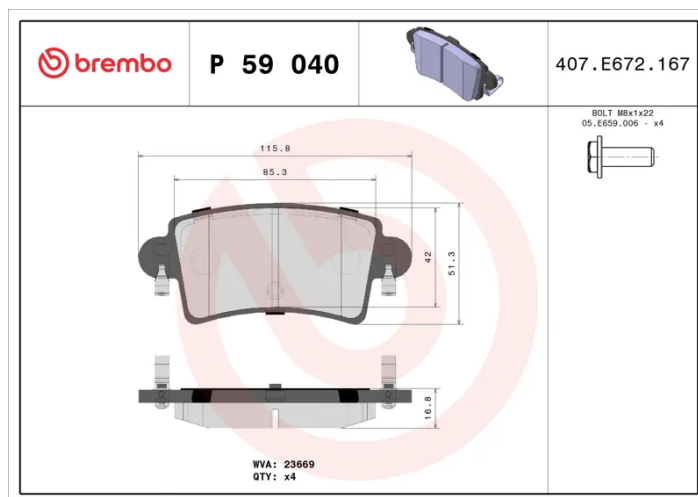

## P 59 040

The P 59 040 brake pad is synonymous with reliability

The Brembo brake pad guarantees ultimate safety when braking thanks to the use of more than 100 different compounds, designed according to the type of vehicle and use. Stopping distances reduced to a minimum, maximum driving comfort and silent operation are the most important features of Brembo materials. Brembo brake pads are supplied together with an extensive range of accessories and assembly kits for professional-standard installation.

### Technical specifications

EAN code <b>8020584055717</b>	Axle <b>Rear</b>	Thickness <b>17 mm</b>
Width <b>116 mm</b>	Height <b>51 mm</b>	Braking system <b>Bosch</b>
Wear indicator <b>Without</b>	WVA number <b>23669</b>	Accessories <b>With accessories</b> <b>With anti-squeal shim</b> <b>With brake caliper bolts</b>