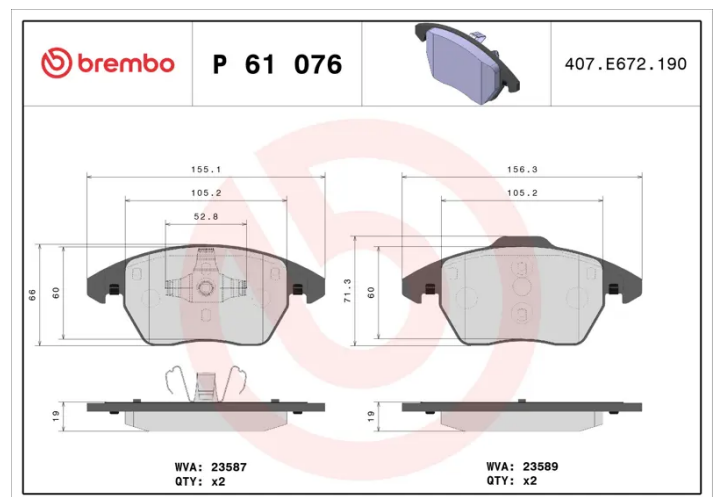

### Technical specifications

EAN code <b>8020584056523</b>	Axle <b>Front</b>	Thickness <b>19 mm</b>
Width <b>155 mm</b>	Height <b>66 mm</b>	Braking system <b>Teves</b>
Wear indicator <b>Without</b>	WVA number <b>23589,24153</b>	Accessories <b>With accessories With anti-squeal shim With piston clip</b>