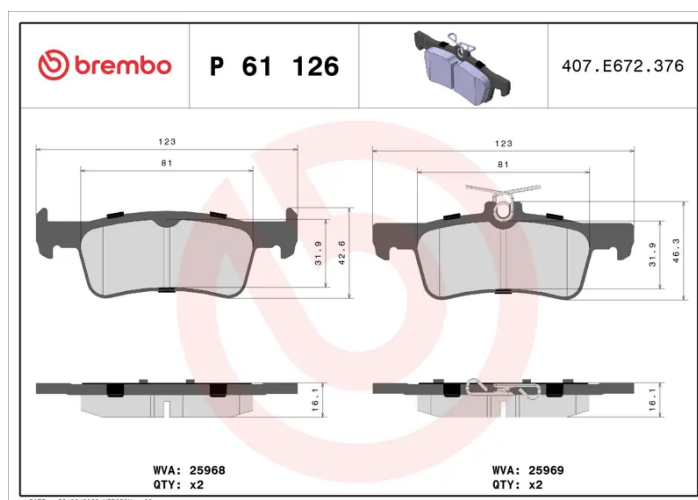

BRAKE PAD

P 61 126

The P 61 126 brake pad is synonymous with reliability

The Brembo brake pad guarantees ultimate safety when braking thanks to the use of more than 100 different compounds, designed according to the type of vehicle and use. Stopping distances reduced to a minimum, maximum driving comfort and silent operation are the most important features of Brembo materials. Brembo brake pads are supplied together with an extensive range of accessories and assembly kits for professional-standard installation.

- ✓ OE-equivalent
- ✓ Brembo quality
- ✓ ECE-R90 certificate
- ✓ Safety
- ✓ Performance
- ✓ Comfort

Technical specifications

EAN code 8020584081228	Axle Rear	Thickness 16 mm
Width 123 mm	Height 42 mm	Braking system Teves
Wear indicator Without	WVA number 25968,25969	Accessories With anti-squeal shim