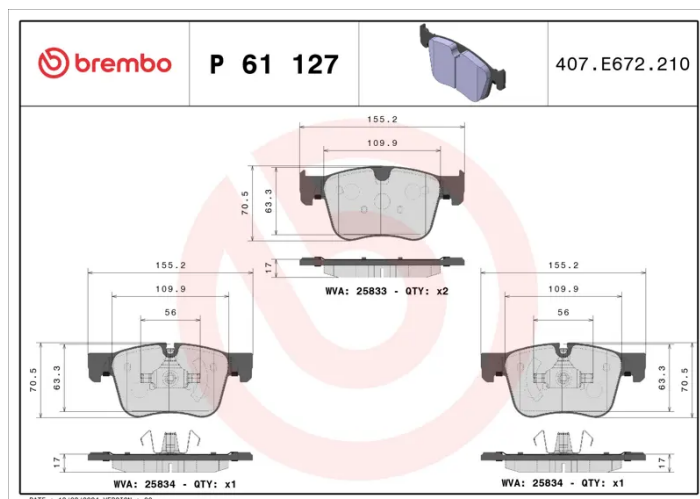

- ✓ OE-equivalent
- ✓ Brembo quality
- ✓ ECE-R90 certificate
- ✓ Safety
- ✓ Performance
- ✓ Comfort
- ✓ With accessories

Technical specifications

EAN code **8020584084007** Axle **Front** Thickness **17 mm**

Width **155 mm** Height **70 mm** Braking system **Teves**

Wear indicator **Prepared for wear indicator** WVA number **25833,25834** Accessories **With accessories With anti-squeal shim With piston clip**