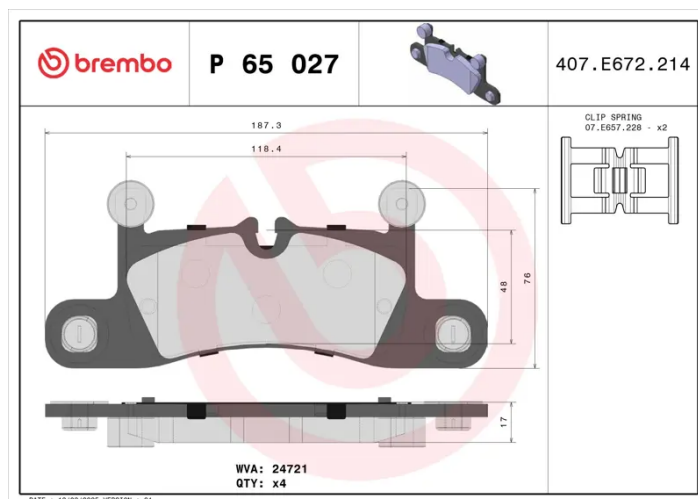

BRAKE PAD

P 65 027

The P 65 027 brake pad is synonymous with reliability

The Brembo brake pad guarantees ultimate safety when braking thanks to the use of more than 100 different compounds, designed according to the type of vehicle and use. Stopping distances reduced to a minimum, maximum driving comfort and silent operation are the most important features of Brembo materials. Brembo brake pads are supplied together with an extensive range of accessories and assembly kits for professional-standard installation.

- ✓ OE-equivalent
- ✓ Brembo quality
- ✓ ECE-R90 certificate
- ✓ Safety
- ✓ Performance
- ✓ Comfort
- ✓ With accessories

Technical specifications

EAN code 8020584103654	Axle Rear	Thickness 17 mm
Width 188 mm	Height 80 mm	Braking system Brembo
Wear indicator Prepared for wear indicator	WVA number 24721	Accessories With accessories With anti-squeal shim With counterweights