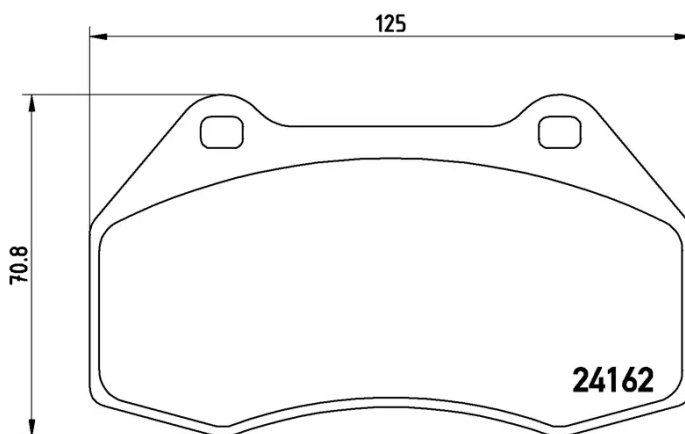

## P 68 036

The P 68 036 brake pad is synonymous with reliability

The Brembo brake pad guarantees ultimate safety when braking thanks to the use of more than 100 different compounds, designed according to the type of vehicle and use. Stopping distances reduced to a minimum, maximum driving comfort and silent operation are the most important features of Brembo materials. Brembo brake pads are supplied together with an extensive range of accessories and assembly kits for professional-standard installation.

### Technical specifications

EAN code <b>8020584056998</b>	Axle <b>Front</b>	Thickness <b>15 mm</b>
Width <b>125 mm</b>	Height <b>71 mm</b>	Braking system <b>Brembo</b>
Wear indicator <b>Without</b>	WVA number <b>24162</b>	Accessories <b>With anti-squeal shim</b>