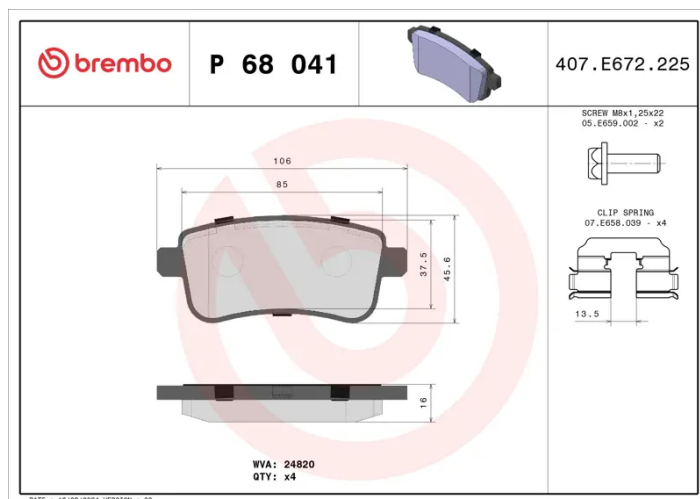

## P 68 041

The P 68 041 brake pad is synonymous with reliability

The Brembo brake pad guarantees ultimate safety when braking thanks to the use of more than 100 different compounds, designed according to the type of vehicle and use. Stopping distances reduced to a minimum, maximum driving comfort and silent operation are the most important features of Brembo materials. Brembo brake pads are supplied together with an extensive range of accessories and assembly kits for professional-standard installation.

### Technical specifications

EAN code <b>8020584061923</b>	Axle <b>Rear</b>	Thickness <b>16 mm</b>
Width <b>106 mm</b>	Height <b>45 mm</b>	Braking system <b>Bosch</b>
Wear indicator <b>Without</b>	WVA number <b>24820</b>	Accessories <b>With accessories</b> <b>With anti-squeal shim</b> <b>With brake caliper bolts</b>