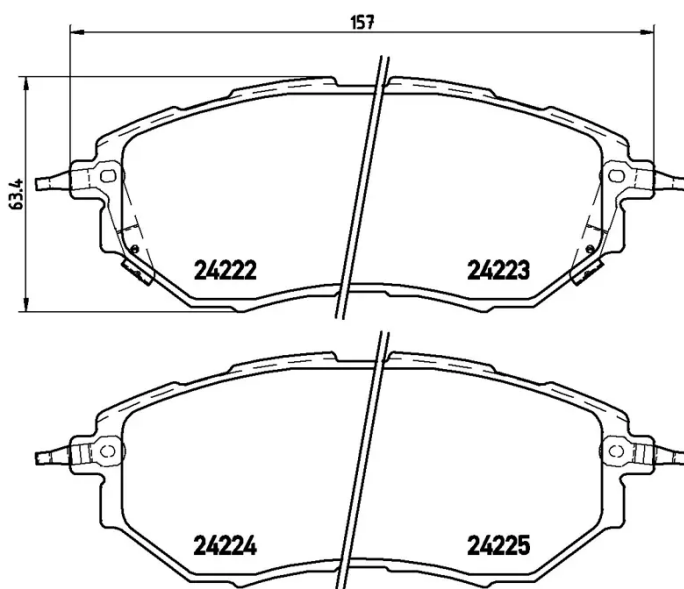

BRAKE PAD

P 78 017

The P 78 017 brake pad is synonymous with reliability

The Brembo brake pad guarantees ultimate safety when braking thanks to the use of more than 100 different compounds, designed according to the type of vehicle and use. Stopping distances reduced to a minimum, maximum driving comfort and silent operation are the most important features of Brembo materials. Brembo brake pads are supplied together with an extensive range of accessories and assembly kits for professional-standard installation.

- ✓ OE-equivalent
- ✓ Brembo quality
- ✓ ECE-R90 certificate
- ✓ Safety
- ✓ Performance
- ✓ Comfort

Technical specifications

EAN code	Axle	Thickness
8020584062067	Front	18 mm
Width	Height	Braking system
157 mm	63 mm	Akebono
Wear indicator	WVA number	Accessories
Acoustic	24222,24223,24224,24225	With anti-squeal shim