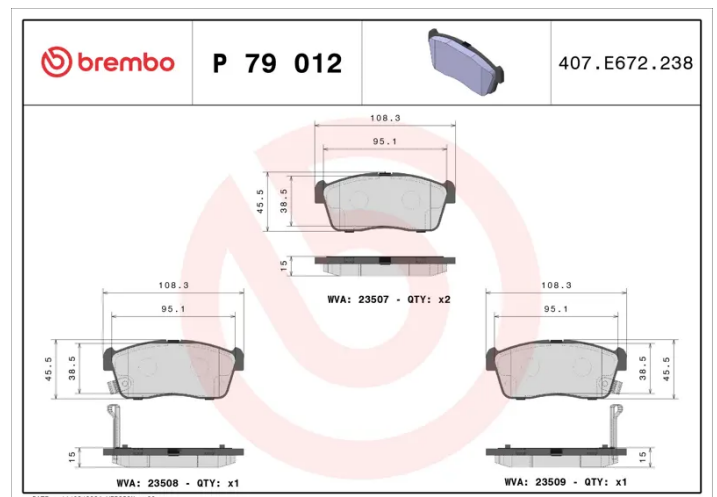

- ✓ OE-equivalent
- ✓ Brembo quality
- ✓ ECE-R90 certificate
- ✓ Safety
- ✓ Performance
- ✓ Comfort

Technical specifications

EAN code 8020584057322	Axle Front	Thickness 15 mm
Width 109 mm	Height 45 mm	Braking system Sumitomo
Wear indicator Acoustic	WVA number 23507,23508,23509	Accessories With anti-squeal shim