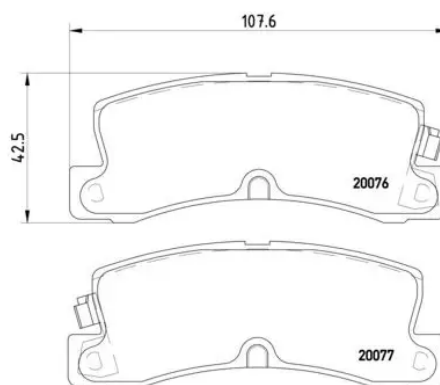

BRAKE PAD

P 83 017

The P 83 017 brake pad is synonymous with reliability

The Brembo brake pad guarantees ultimate safety when braking thanks to the use of more than 100 different compounds, designed according to the type of vehicle and use. Stopping distances reduced to a minimum, maximum driving comfort and silent operation are the most important features of Brembo materials. Brembo brake pads are supplied together with an extensive range of accessories and assembly kits for professional-standard installation.

- ✓ OE-equivalent
- ✓ Brembo quality
- ✓ ECE-R90 certificate
- ✓ Safety
- ✓ Performance
- ✓ Comfort

Technical specifications

EAN code	Axle	Thickness
8020584057520	Rear	16 mm
Width	Height	Braking system
108 mm	43 mm	Akebono
Wear indicator	WVA number	Accessories
Acoustic	20076,20077	With anti-squeal shim