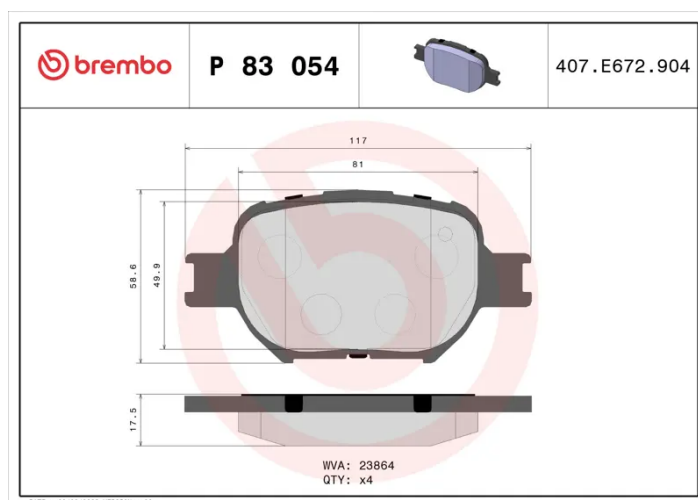

BRAKE PAD

P 83 054

The P 83 054 brake pad is synonymous with reliability

The Brembo brake pad guarantees ultimate safety when braking thanks to the use of more than 100 different compounds, designed according to the type of vehicle and use. Stopping distances reduced to a minimum, maximum driving comfort and silent operation are the most important features of Brembo materials. Brembo brake pads are supplied together with an extensive range of accessories and assembly kits for professional-standard installation.

- ✓ OE-equivalent
- ✓ Brembo quality
- ✓ ECE-R90 certificate
- ✓ Safety
- ✓ Performance
- ✓ Comfort

Technical specifications

EAN code 8020584057896	Axle Front	Thickness 17 mm
Width 118 mm	Height 59 mm	Braking system Akebono
Wear indicator Without	WVA number 23864	Accessories With anti-squeal shim