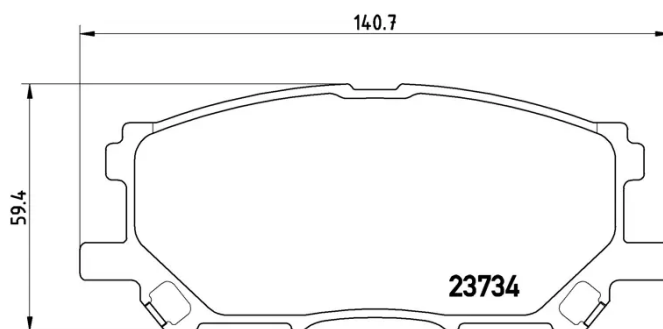

BRAKE PAD

P 83 067

The P 83 067 brake pad is synonymous with reliability

The Brembo brake pad guarantees ultimate safety when braking thanks to the use of more than 100 different compounds, designed according to the type of vehicle and use. Stopping distances reduced to a minimum, maximum driving comfort and silent operation are the most important features of Brembo materials. Brembo brake pads are supplied together with an extensive range of accessories and assembly kits for professional-standard installation.

- ✓ OE-equivalent
- ✓ Brembo quality
- ✓ ECE-R90 certificate
- ✓ Safety
- ✓ Performance
- ✓ Comfort

Technical specifications

| | | |
|----------------------|--------------------|------------------------------|
| EAN code | Axle | Thickness |
| 8020584058022 | Front | 17 mm |
| Width | Height | Braking system |
| 141 mm | 59 mm | Akebono |
| Wear indicator | WVA number | Accessories |
| Acoustic | 23734,23989 | With anti-squeal shim |