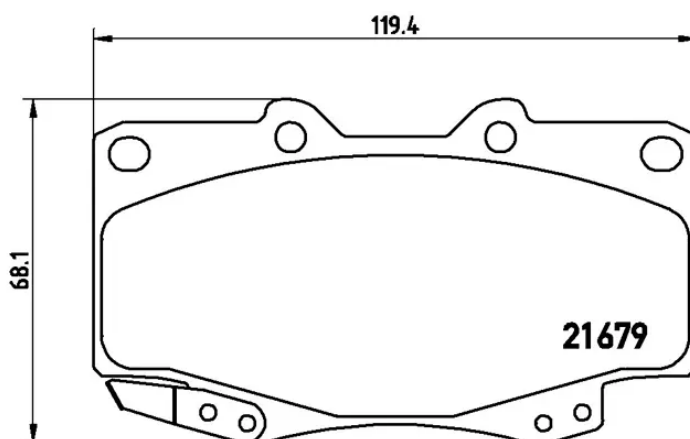

### Technical specifications

EAN code	Axle	Thickness
<b>8020584059692</b>	<b>Front</b>	<b>15 mm</b>
Width	Height	Braking system
<b>119 mm</b>	<b>68 mm</b>	<b>Sumitomo</b>
Wear indicator	WVA number	Accessories
<b>Acoustic</b>	<b>21679,21680</b>	<b>With anti-squeal shim</b>