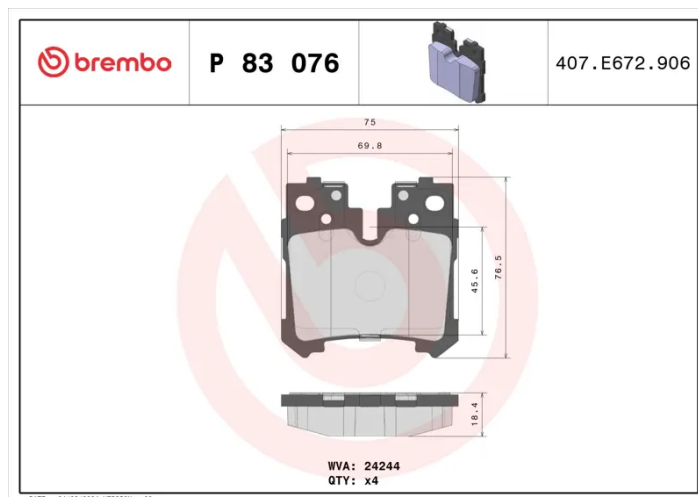

BRAKE PAD

P 83 076

The P 83 076 brake pad is synonymous with reliability

The Brembo brake pad guarantees ultimate safety when braking thanks to the use of more than 100 different compounds, designed according to the type of vehicle and use. Stopping distances reduced to a minimum, maximum driving comfort and silent operation are the most important features of Brembo materials. Brembo brake pads are supplied together with an extensive range of accessories and assembly kits for professional-standard installation.

- ✓ OE-equivalent
- ✓ Brembo quality
- ✓ ECE-R90 certificate
- ✓ Safety
- ✓ Performance
- ✓ Comfort

Technical specifications

EAN code 8020584062142	Axle Rear	Thickness 19 mm
Width 75 mm	Height 77 mm	Braking system Advics
Wear indicator Prepared for wear indicator	WVA number 24244	Accessories With anti-squeal shim