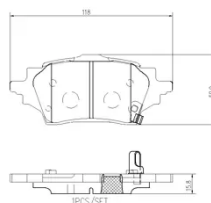

- ✓ OE-equivalent
- ✓ Brembo quality
- ✓ ECE-R90 certificate
- ✓ Safety
- ✓ Performance
- ✓ Comfort

Technical specifications

EAN code 8020584118122	Axle Rear	Thickness 16 mm
Width 118 mm	Height 49 mm	Braking system TRW
Wear indicator Acoustic	WVA number 26153,26154,26155	Accessories With anti-squeal shim