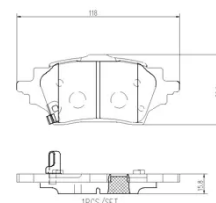

- ✓ OE-equivalent
- ✓ Brembo quality
- ✓ ECE-R90 certificate
- ✓ Safety
- ✓ Performance
- ✓ Comfort

Technical specifications

EAN code 8020584118122	Axle Rear	Thickness 16 mm
Width 118 mm	Height 49 mm	Braking system TRW
Wear indicator Acoustic	WVA number 26153,26154,26155	Accessories With anti-squeal shim