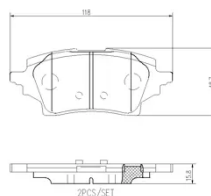

- ✓ OE-equivalent
- ✓ Brembo quality
- ✓ ECE-R90 certificate
- ✓ Safety
- ✓ Performance
- ✓ Comfort

Technical specifications

EAN code 8020584118122	Axle Rear	Thickness 16 mm
Width 118 mm	Height 49 mm	Braking system TRW
Wear indicator Acoustic	WVA number 26153,26154,26155	Accessories With anti-squeal shim