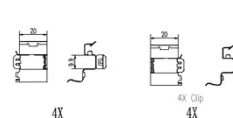

BRAKE PAD

P 83 178

The P 83 178 brake pad is synonymous with reliability

The Brembo brake pad guarantees ultimate safety when braking thanks to the use of more than 100 different compounds, designed according to the type of vehicle and use. Stopping distances reduced to a minimum, maximum driving comfort and silent operation are the most important features of Brembo materials. Brembo brake pads are supplied together with an extensive range of accessories and assembly kits for professional-standard installation.

- ✓ OE-equivalent
- ✓ Brembo quality
- ✓ ECE-R90 certificate
- ✓ Safety
- ✓ Performance
- ✓ Comfort

Technical specifications

EAN code 8020584118122	Axle Rear	Thickness 16 mm
Width 118 mm	Height 49 mm	Braking system TRW
Wear indicator Acoustic	WVA number 26153,26154,26155	Accessories With anti-squeal shim