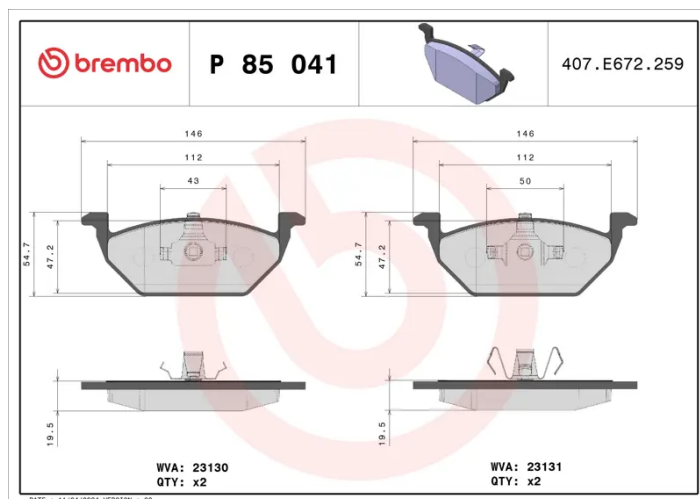

BRAKE PAD

P 85 041

The P 85 041 brake pad is synonymous with reliability

The Brembo brake pad guarantees ultimate safety when braking thanks to the use of more than 100 different compounds, designed according to the type of vehicle and use. Stopping distances reduced to a minimum, maximum driving comfort and silent operation are the most important features of Brembo materials. Brembo brake pads are supplied together with an extensive range of accessories and assembly kits for professional-standard installation.

- ✓ OE-equivalent
- ✓ Brembo quality
- ✓ ECE-R90 certificate
- ✓ Safety
- ✓ Performance
- ✓ Comfort
- ✓ With accessories

Technical specifications

EAN code 8020584058442	Axle Front	Thickness 20 mm
Width 146 mm	Height 55 mm	Braking system Teves
Wear indicator Without	WVA number 23130,23131	Accessories With accessories With anti-squeal shim With piston clip