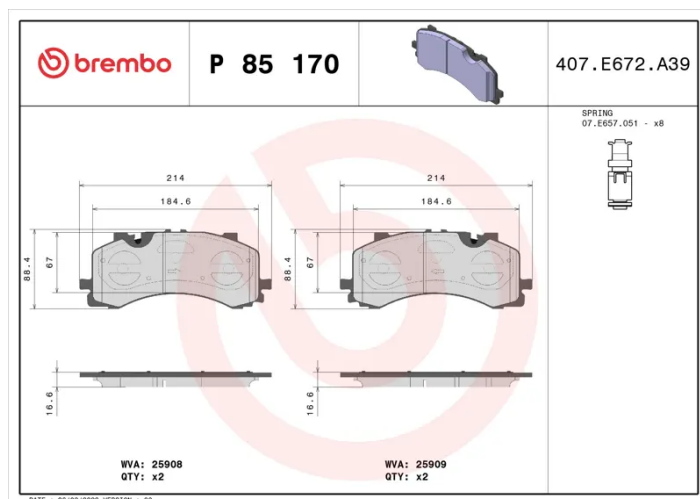

BRAKE PAD

P 85 170

The P 85 170 brake pad is synonymous with reliability

The Brembo brake pad guarantees ultimate safety when braking thanks to the use of more than 100 different compounds, designed according to the type of vehicle and use. Stopping distances reduced to a minimum, maximum driving comfort and silent operation are the most important features of Brembo materials. Brembo brake pads are supplied together with an extensive range of accessories and assembly kits for professional-standard installation.

- ✓ OE-equivalent
- ✓ Brembo quality
- ✓ ECE-R90 certificate
- ✓ Safety
- ✓ Performance
- ✓ Comfort
- ✓ With accessories

Technical specifications

EAN code 8020584068441	Axle Front	Thickness 17 mm
Width 214 mm	Height 88 mm	Braking system Akebono
Wear indicator Prepared for wear indicator	WVA number 25908,25909	Accessories With accessories With anti-squeal shim