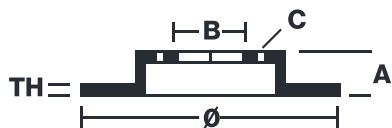

SPORT | TY3 BRAKE DISC

59.E114.43

The 59.E114.43 brake disc is synonymous with reliability

Type-3 slotting used to distinguish the Brembo SPORT | TY3 brake disc is widely used in professional motorsports. It therefore offers superior initial response with excellent release characteristics, improving braking performance while giving the vehicle an aggressive appearance. The Brembo logo on the braking surface adds an exclusive and unique touch to the vehicle. The SPORT | TY3 brake discs are plug-and-play since they replace OE discs directly.

- ✓ OE-equivalent
- ✓ Brembo quality
- ✓ ECE-R90 certificate
- ✓ Safety
- ✓ Performance
- ✓ Comfort
- ✓ Sports driving
- ✓ Sparty look

Technical specifications

Diameter	Thickness (TH)	Height (A)
314 mm	25 mm	52 mm
Number of holes (C)	Brake disc type	Centering
5	Solid	68 mm
Min. thickness	Tightening torque	Axle
23,5 mm	120 Nm	Front
Units per box	EAN code	
1	8020584605141	