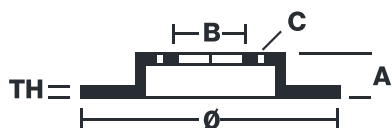

SPORT | TY3 BRAKE DISC

59.E115.09

The 59.E115.09 brake disc is synonymous with reliability

Type-3 slotting used to distinguish the Brembo SPORT | TY3 brake disc is widely used in professional motorsports. It therefore offers superior initial response with excellent release characteristics, improving braking performance while giving the vehicle an aggressive appearance. The Brembo logo on the braking surface adds an exclusive and unique touch to the vehicle. The SPORT | TY3 brake discs are plug-and-play since they replace OE discs directly.

- ✓ OE-equivalent
- ✓ Brembo quality
- ✓ ECE-R90 certificate
- ✓ Safety
- ✓ Performance
- ✓ Comfort
- ✓ Sports driving
- ✓ Sparty look

Technical specifications

Diameter	Thickness (TH)	Height (A)
330 mm	14 mm	63 mm
Number of holes (C)	Brake disc type	Centering
5	Solid	67 mm
Min. thickness	Tightening torque	Axle
11,4 mm	150 Nm	Rear
Units per box	EAN code	
1	8020584605820	