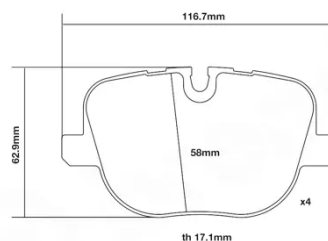

SPORT | HP2 BRAKE PADS

07.B315.62

The 07.B315.62 brake pad is synonymous with reliability

HP2 brake pads offer outstanding cold performance a good bite, superior fading resistance, and friction stability in all conditions and low dust levels. Thanks to the friction material, they provide significant advantages over their competitors. Designed to be interchangeable with original equipment brake pads (OE), they are approved to ECE-R90.

- ✓ OE-equivalent
- ✓ Brembo quality
- ✓ ECE-R90 certificate
- ✓ Safety
- ✓ Performance
- ✓ Comfort
- ✓ Sports driving
- ✓ Sporty look

Technical specifications

Width
117 mm

Thickness
17 mm

Wear indicator
Prepared for wear indicator

WVA number
25085

Axle
Rear

EAN code
8020584603628

COMPATIBLE VEHICLES