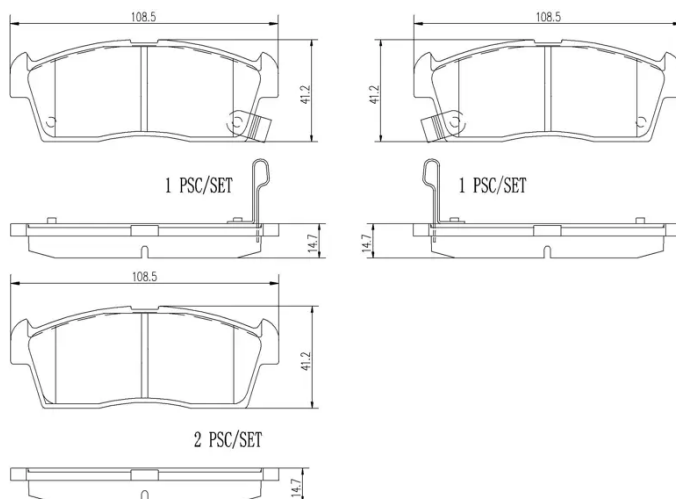

- ✓ OE-equivalent
- ✓ Brembo quality
- ✓ Safety
- ✓ Comfort
- ✓ Durability
- ✓ Dust reduction
- ✓ With accessories

Technical specifications

EAN code 8020584087831	Axle Front	Thickness 15 mm
Width 109 mm	Height 41 mm	Braking system Sumitomo
Wear indicator Acoustic	WVA number 24423,25230,25231	Accessories With anti-squeal shim