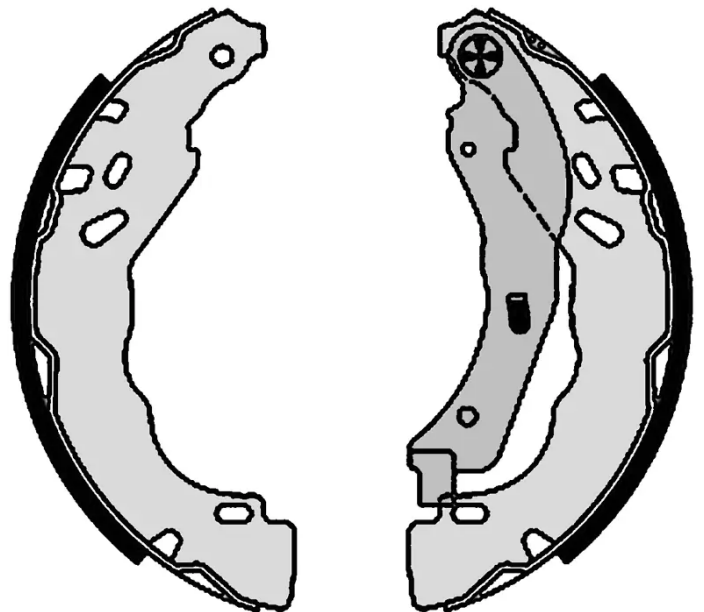

SHOE

S 61 544

The S 61 544 brake shoe is synonymous with reliability

Brembo brake shoes of original equipment quality guarantee the safe and reliable performance of your drum braking system. All Brembo brake shoes are accompanied by a ECE-R90 homologation certificate.

- ✓ OE-equivalent
- ✓ Brembo quality
- ✓ ECE-R90 certificate
- ✓ Safety
- ✓ Durability

Technical specifications

EAN code
8432509652107

Rear

Diameter
203 mm

Width
39 mm

Parking brake lever
With handbrake
lever

Web thickness 4 mm

COMPATIBLE VEHICLES

COMPATIBLE OE PART NUMBERS

1609066080 CITROËN

4241P1 CITROËN

1606631180 PEUGEOT

1663939580 PEUGEOT
