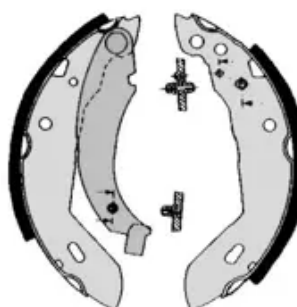

SHOE KIT H 68 024

The H 68 024 shoe kit is synonymous with reliability

The standard Brembo kit is the ideal solution for drum brake maintenance. The kit contains all the components necessary for drum brake maintenance: shoes, brake wheel cylinders, springs, lubricant, and fixing kit.

- ✓ OE-equivalent
- ✓ Brembo quality
- ✓ ECE-R90 certificate
- ✓ Safety
- ✓ Durability
- ✓ Quick assembly
- ✓ With accessories

Technical specifications

EAN code 8020584073803	Axle Rear	Diameter 180 mm
Width 42 mm	Master cylinder diameter 22 mm	Type of assembly Not pre-assembled
Braking system Lucas	Brake proportioning valve	